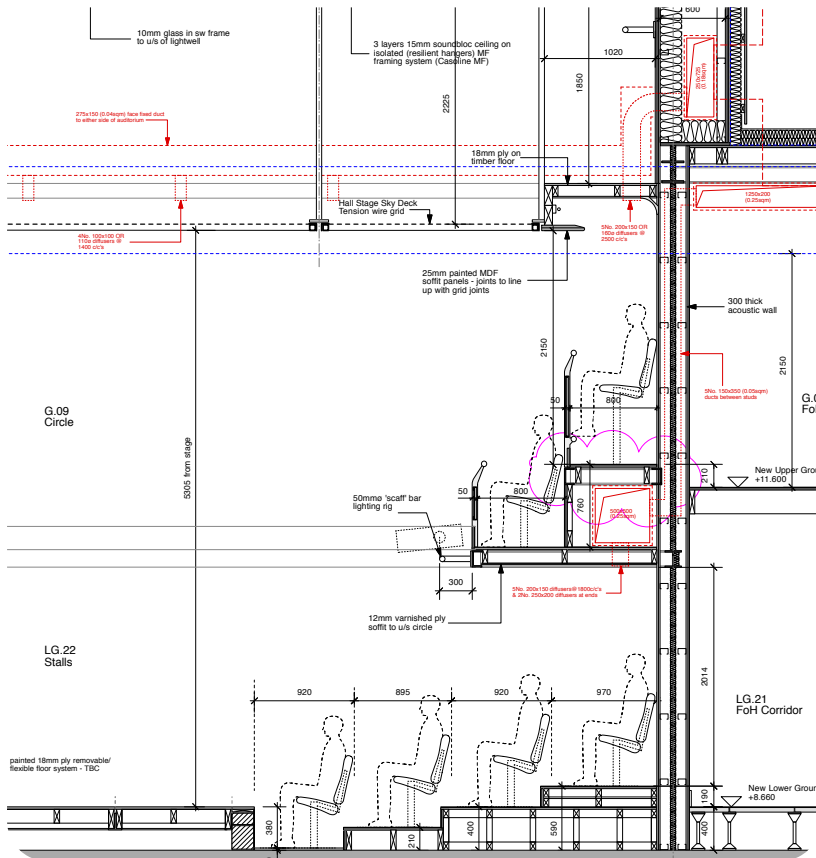

May 2011

PARK THEATRE

MAJOR BUILDING WORK BEGINS

WELCOME

Spring is finally here and along with it the start of our major construction work. As mentioned in the December newsletter lots of non-visual work has been carried out and very soon you will be able to see the progress. We are still on track to open in Spring 2012. The hard hats are coming out and steel toe boots are primed and ready. Keep an eye on our daily blog for more day to day action. www.parktheatre.co.uk/blog and, if you haven't already done so, check out our latest video, with architects Hughes Jones Farrell, here: www.YouTube.com/theparktheatre